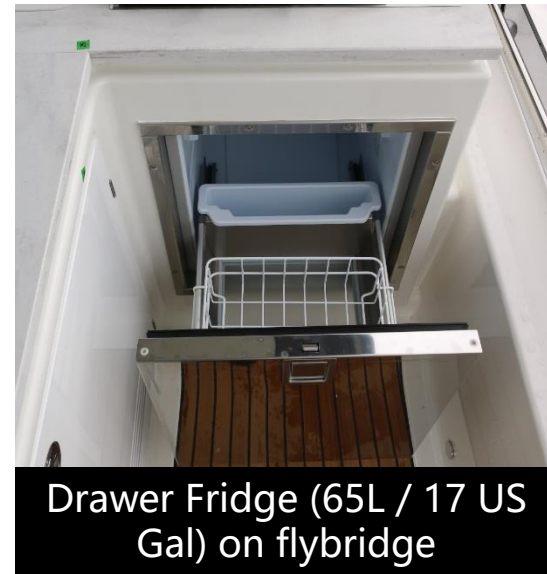

COMFORT TRIM LEVEL FINITION COMFORT

*Photos are also showing options – Flybridge T-Top included in trim levels comes in white GRP with plain roof
* Photos montrant d'autres options – Le T-Top inclus dans les finitions est en polyester blanc avec un toit plein.

COMFORT TRIM LEVEL FINITION COMFORT

2x freshwater deck wash outlets (Transom & Bow)

2 aft docking lights

Hydraulic platform with integrated dinghy supports (400kg / 882lbs)

Deck searchlight