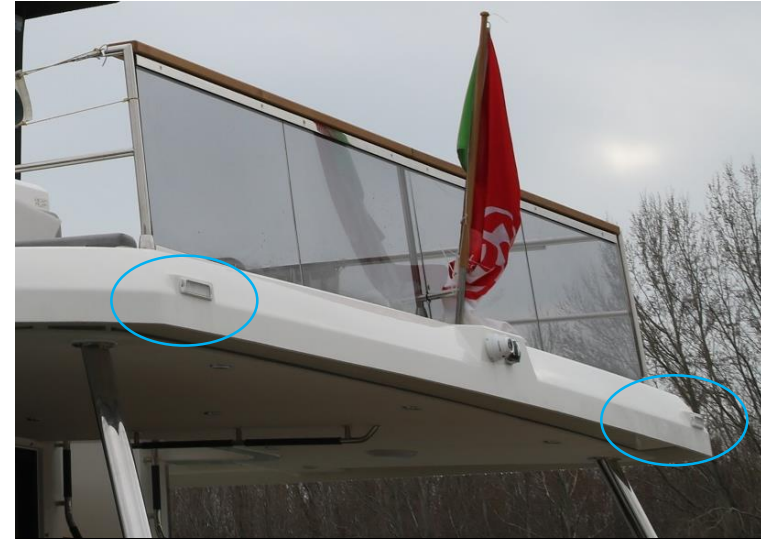

COMFORT TRIM LEVEL FINITION COMFORT

*Photos are also showing options – Flybridge T-Top included in trim levels comes in white GRP with plain roof
* Photos montrant d'autres options – Le T-Top inclus dans les finitions est en polyester blanc avec un toit plein.

COMFORT TRIM LEVEL FINITION COMFORT

2x freshwater deck wash outlets (Transom & Bow)

2 aft docking lights

Hydraulic platform with integrated dinghy supports (400kg / 882lbs)

Deck searchlight