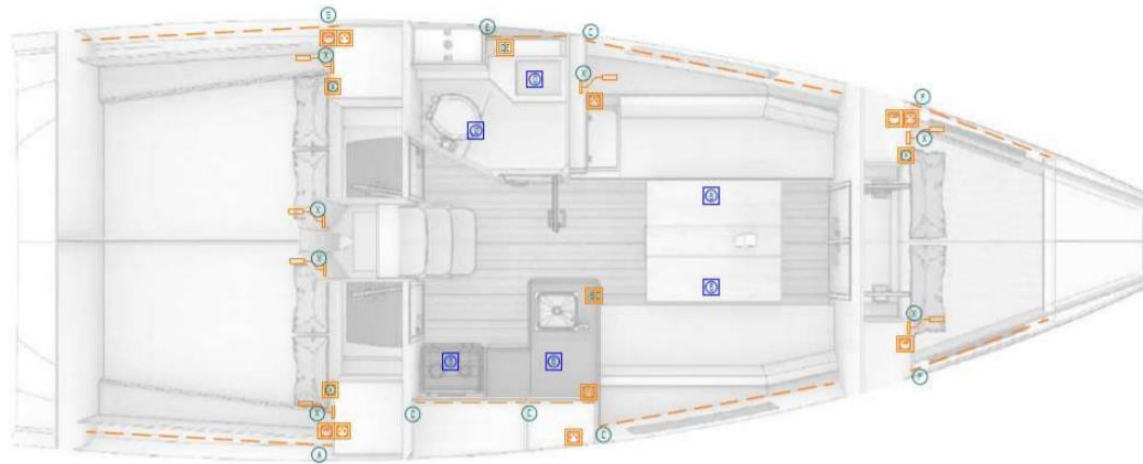

Finition family

Cuisine : Réchaud four/grill inox 2 feux sur cardan

Oceanis 34.1
-F 22VCA
finition

Finition family

Carré : Éclairage indirect LED

Lights and sockets location / Implantation lumières et prises de courant

-  Ceiling light / Plafonnier
-  Led lighting garland / Guirlande Led
-  Reading light / Liseuse

-  USB socket/ Prise USB
-  Prise 230V ou 115V / 230V or 115V socket

Finition family

Oceanis 34.1
-F 22VCA
finition