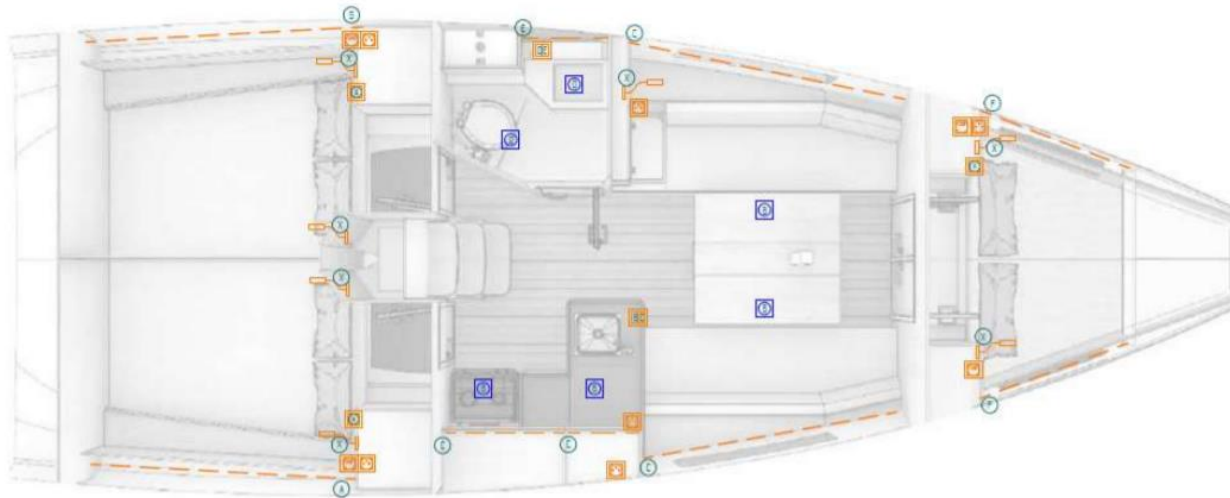

Finition family

Cuisine : Réchaud four/grill inox 2 feux sur cardan

Oceanis 34.1
-F 22VCA
finition

Finition family

Carré : Éclairage indirect LED

Lights and sockets location / Implantation lumières et prises de courant

-  Ceiling light / Plafonnier
-  Led lighting garland / Guirlande Led
-  Reading light / Liseuse

-  USB socket/ Prise USB
-  Prise 230V ou 115V / 230V or 115V socket

Finition family

Oceanis 34.1
-F 22VCA
finition

Prises intérieures

Lights and sockets location / Implantation lumières et prises de courant

-  Ceiling light / Plafonnier
-  Led lighting garland / Guirlande Led
-  Reading light / Liseuse

-  USB socket/ Prise USB
-  Prise 230V ou 115V / 230V or 115V socket