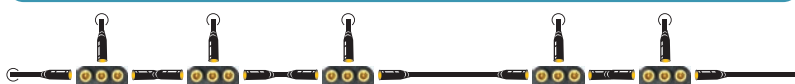

PACK OFFSHORE (CONTINUED)

PORT/STARBOARD

H5000 autopilot computer

Autopilot displays

Autopilot System

Capteur Angle de barre RF25

WR10 autopilot wireless remote

Compass Precision-9