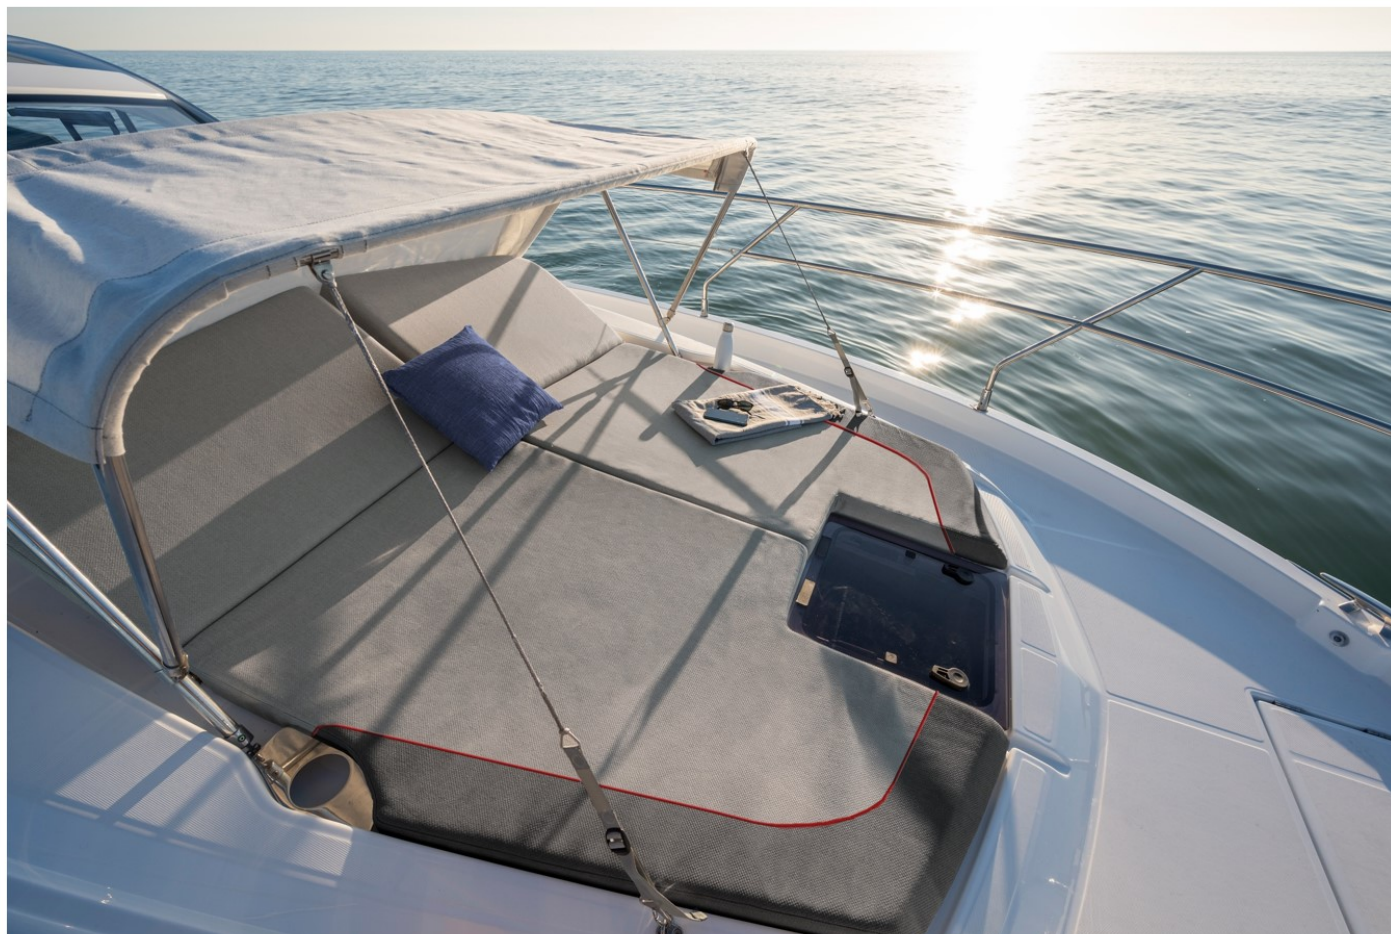

PACK PREMIUM FOREDECK DOLCE VITA
PACK PREMIUM FOREDECK DOLCE VITA

-P BP3A

Matelas bain de soleil
Canopy rétractable
Lumières de
courtoisie LED

Sunbathing mattress
Retractable canopy
LED courtesy lights