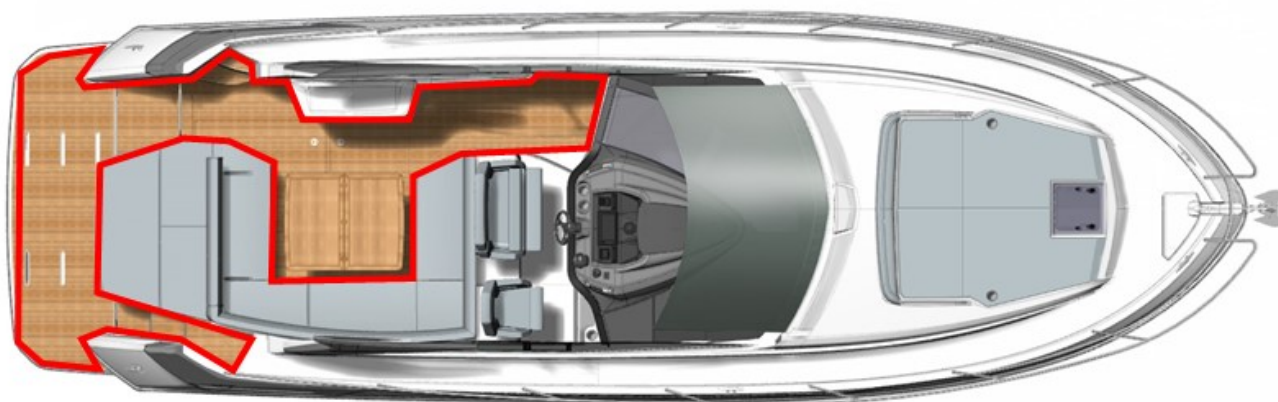

# COCKPIT ET PLATEFORME DE BAIN LATTES EN BOIS MASSIF COCKPIT AND BATHING PLATFORM WITH SOLID NATURAL WOOD DECKING

WE C01P

— Zones sol en bois massif / solid natural wood decking zones